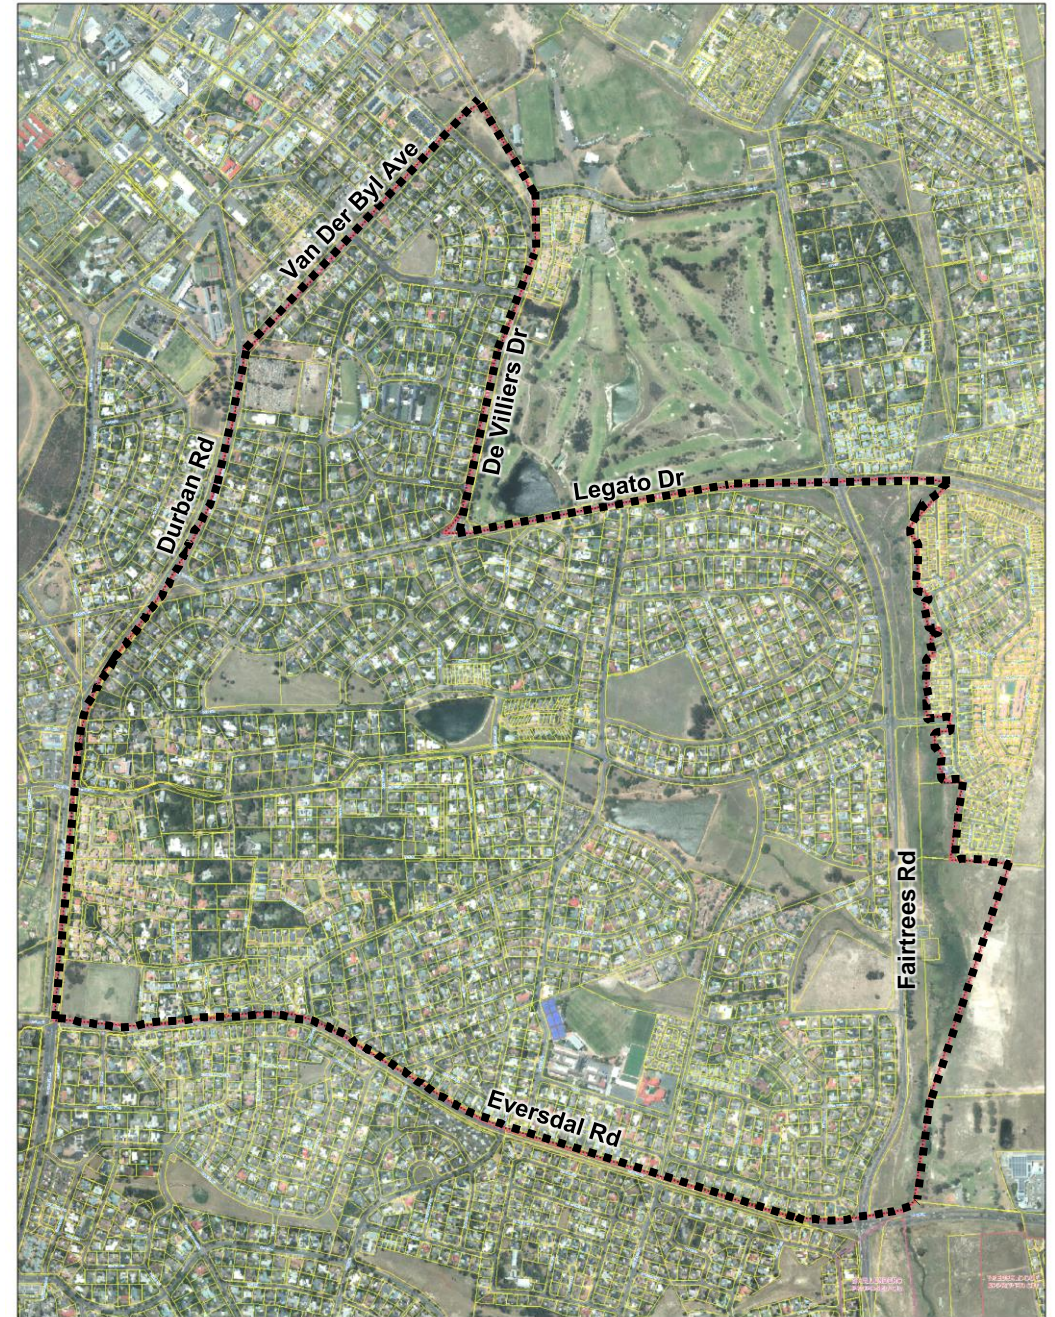

The purpose of the upcoming public meeting is to discuss the draft final business plan and proposed application for establishment of the CID, and to elicit comments for purposes of preparing the draft business plan.

DATE: 29 October 2024
TIME: 18:00
VENUE: Gene Louw Primary (school hall)
ADDRESS: Tulip Street, Amanda Glen, 7550

ALL PROPERTY OWNERS AND LOCAL COMMUNITY MEMBERS IN THE PROPOSED CID ARE KINDLY REQUESTED TO ATTEND THE MEETING.

PLEASE TAKE FURTHER NOTICE THAT:

1. All property owners are automatically entered in the Interested Parties Register for the CID establishment in terms of clause 9.3 of the Policy (the “register”). Other members of the local community who wish to register as interested persons must contact the applicant at tel: 0825777578 or email: info@sondal-cid.org.
2. The draft business plan is available for download at <https://sondal-cid.org/> and available for inspection at Durbanville Public Library – Cnr Oxford and Koeberg Roads, Durbanville, 7551.
3. Any written comments on the draft business plan and proposed application must be submitted to the applicant as appears in para 1 above by 28 November 2024.
4. If you are not the registered owner of the affected property, kindly forward this notice to the registered owners immediately. Alternatively, kindly inform info@sondal-cid.org of the registered owner’s contact details, so that he may relay the contents of this notice.